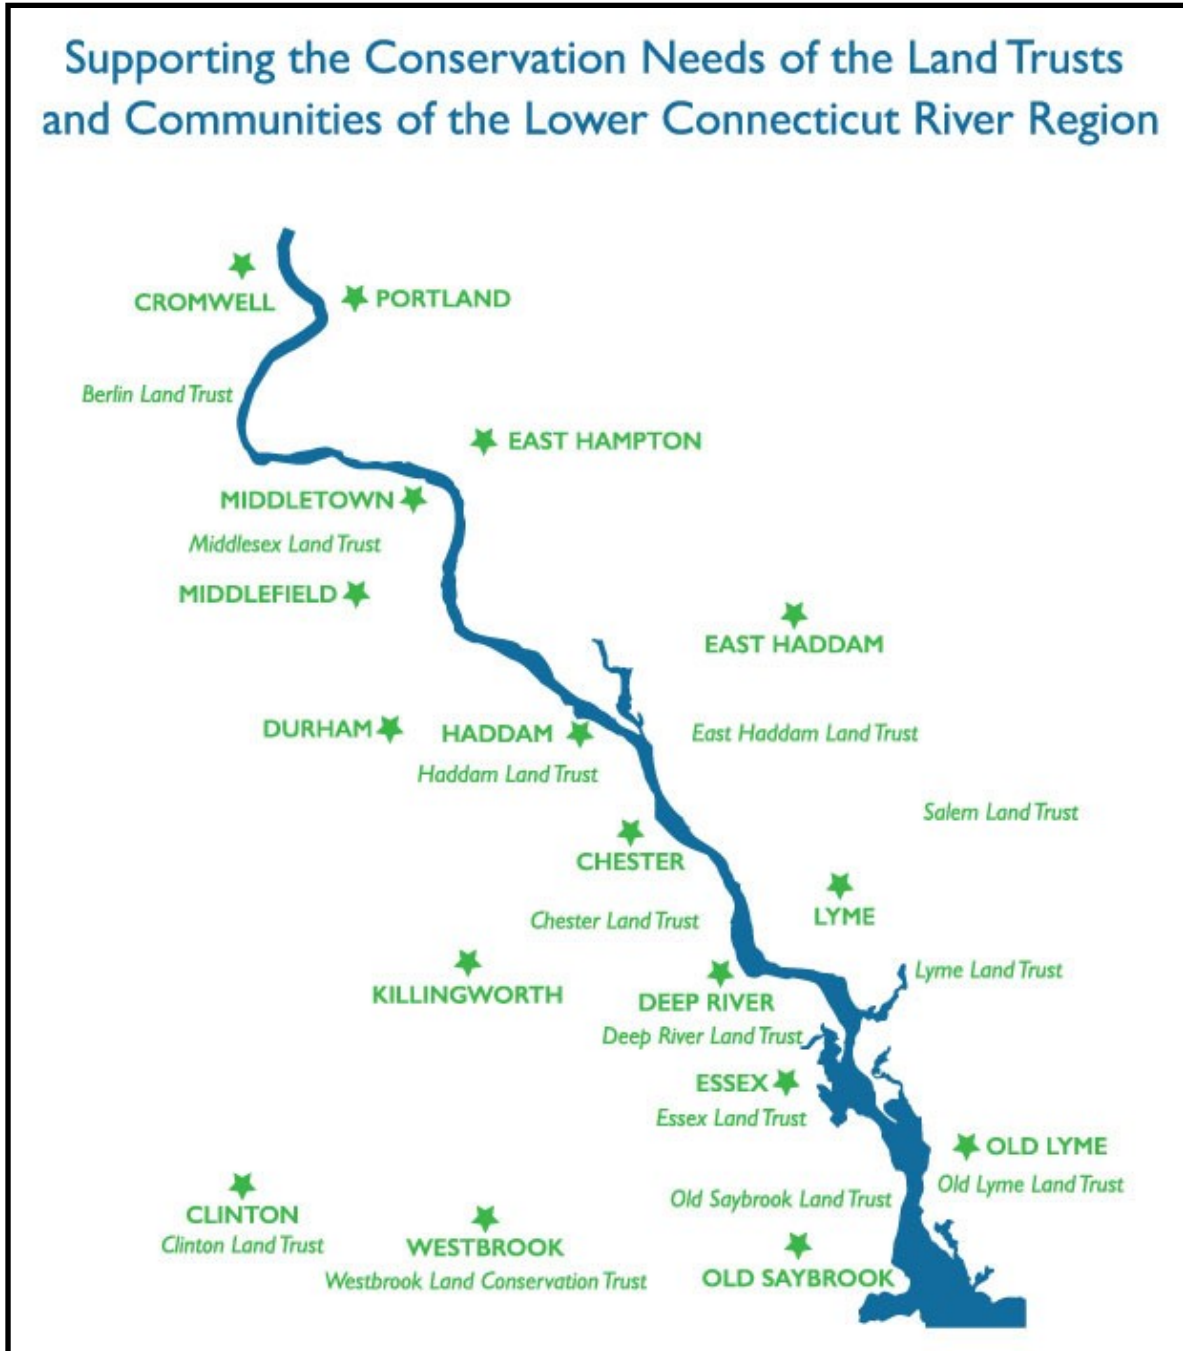

LOWER CONNECTICUT RIVER LAND TRUST

19 TOWN TRAIL CHALLENGE!

EXPLORE! HAVE AN ADVENTURE!
FOR INFORMATION — WWW.LCRLT.ORG

PARTICIPATE FOR FUN!

DONATE FOR A

HAT OR T-SHIRT!